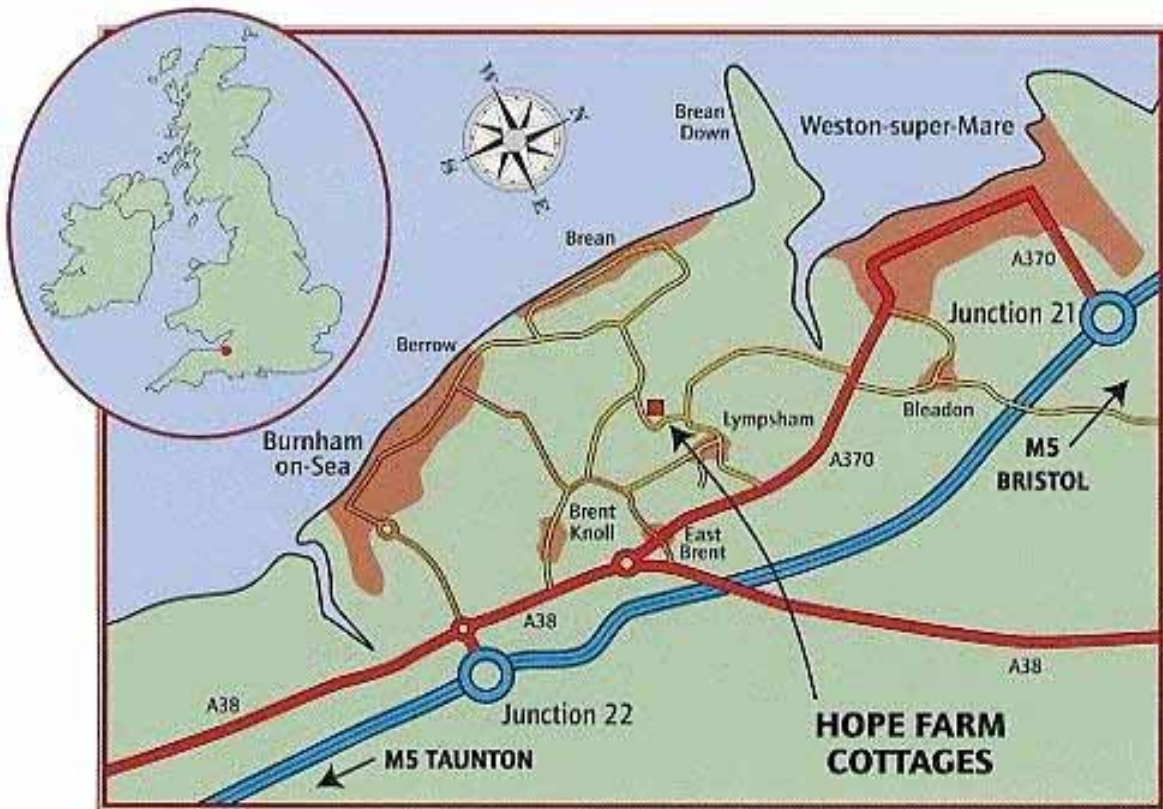

HOPE FARM COTTAGES

Brean Road Lympsham Near Weston-super-Mare Somerset BS24 0HA

Directions To Hope Farm

Leave the M5 at Junction 22. Take the third exit at the roundabout onto A38 signposted "Weston-super-Mare".

At the next roundabout, take the first exit onto A370 signposted "Weston-super-Mare".

After 2 miles turn left signposted "Lympsham, Brean & Berrow" and drive straight through the village of Lympsham.

200 yards beyond the village, turn left down Brean Road signposted "Brean & Berrow".